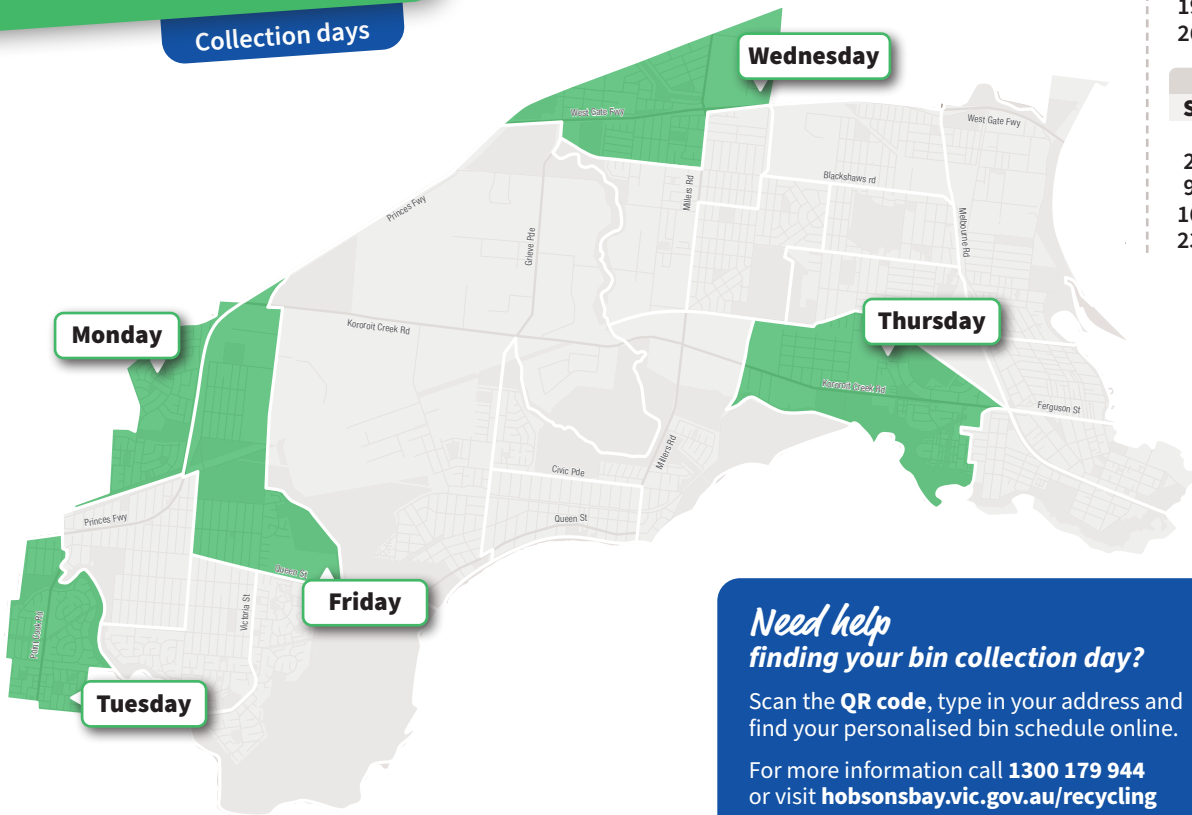

AUGUST 2024

S	M	T	W	T	F	S
				1	2	3
4	5	6	7	8	9	10
11	12	13	14	15	16	17
18	19	20	21	22	23	24
25	26	27	28	29	30	31

SEPTEMBER 2024

S	M	T	W	T	F	S
1	2	3	4	5	6	7
8	9	10	11	12	13	14
15	16	17	18	19	20	21
22	23	24	25	26	27	28
29	30					

OCTOBER 2024

S	M	T	W	T	F	S
		1	2	3	4	5
6	7	8	9	10	11	12
13	14	15	16	17	18	19
20	21	22	23	24	25	26
27	28	29	30	31		

NOVEMBER 2024

S	M	T	W	T	F	S
					1	2
3	4	5	6	7	8	9
10	11	12	13	14	15	16
17	18	19	20	21	22	23
24	25	26	27	28	29	30

DECEMBER 2024

S	M	T	W	T	F	S
1	2	3	4	5	6	7
8	9	10	11	12	13	14
15	16	17	18	19	20	21
22	23	24	25>	26>	27>	28
29	30	31				

Area 4

Collection days

JANUARY 2025

S	M	T	W	T	F	S
			1>	2>	3>	4
5	6	7	8	9	10	11
12	13	14	15	16	17	18
19	20	21	22	23	24	25
26	27	28	29	30	31	

FEBRUARY 2025

S	M	T	W	T	F	S
						1
2	3	4	5	6	7	8
9	10	11	12	13	14	15
16	17	18	19	20	21	22
23	24	25	26	27	28	

Need help finding your bin collection day?

Scan the **QR code**, type in your address and find your personalised bin schedule online.