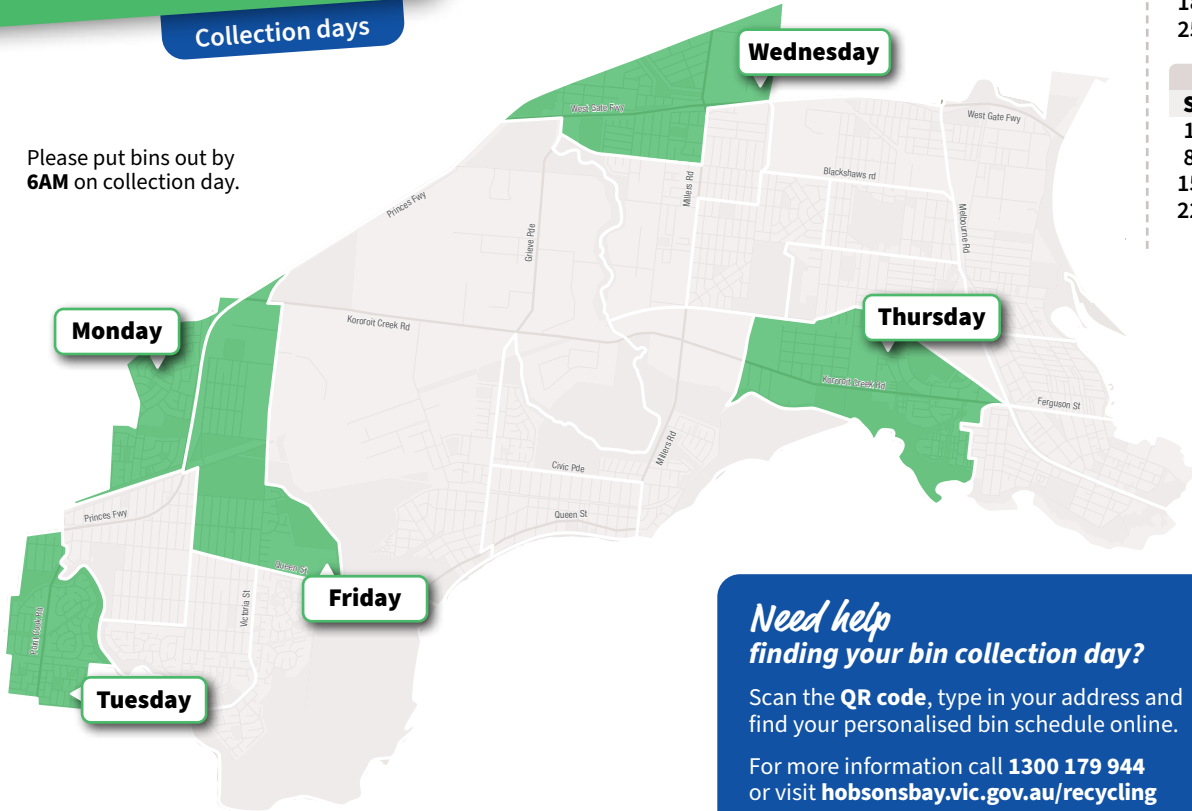

DECEMBER 2025

S	M	T	W	T	F	S
	1	2	3	4	5	6
7	8	9	10	11	12	13
14	15	16	17	18	19	20
21	22	23	24	25>	26>	27
28	29	30	31			

NON-COLLECTION DAYS >
Collections will not occur on Good Friday, Christmas Day and New Year's Day. Collections will occur the following day, pushing collection forward by one day that week.

Area 4

Collection days

Please put bins out by **6AM** on collection day.

JANUARY 2026

S	M	T	W	T	F	S
				1>	2>	3
4	5	6	7	8	9	10
11	12	13	14	15	16	17
18	19	20	21	22	23	24
25	26	27	28	29	30	31

FEBRUARY 2026

S	M	T	W	T	F	S
1	2	3	4	5	6	7
8	9	10	11	12	13	14
15	16	17	18	19	20	21
22	23	24	25	26	27	28